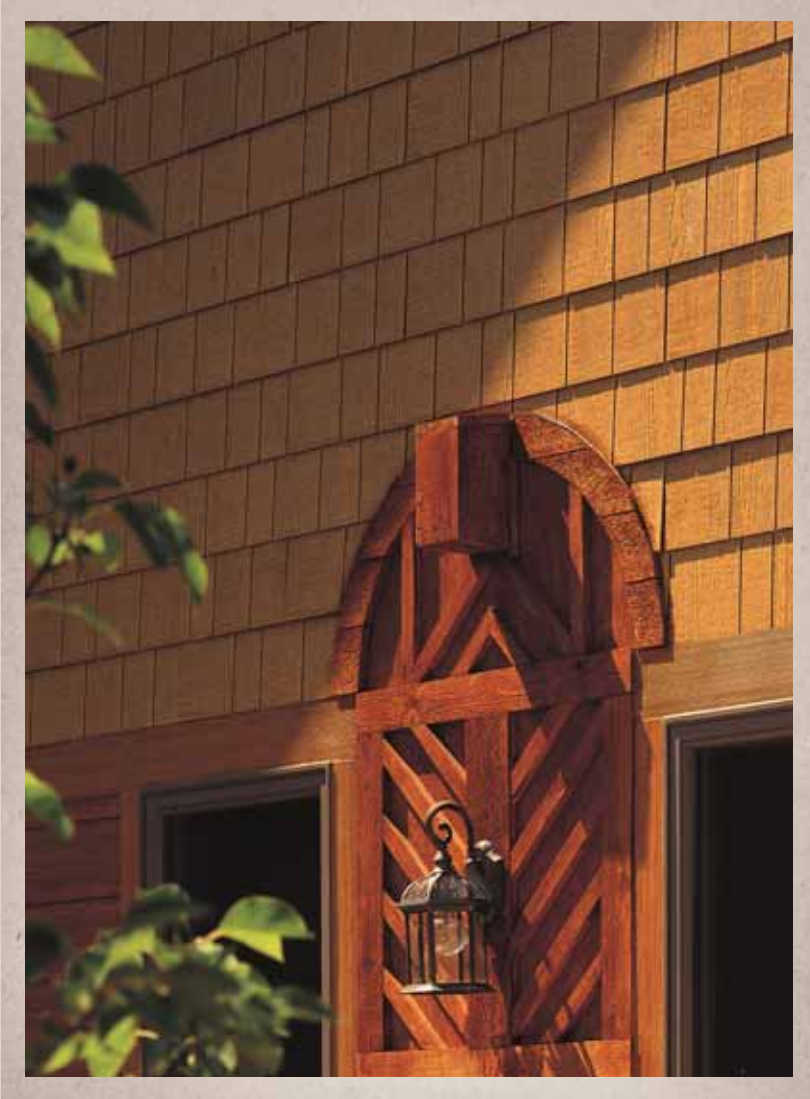

Above: The Lap Siding is a beautiful contrast to the white details under the eave.

Right: A board and batten look is recreated using WeatherBoards™ Smooth Vertical Siding on the backside of the home for added visual interest.

A black and white photograph of a man in a t-shirt pushing a woman in a wheelbarrow through a garden. The man is smiling and looking at the camera, while the woman is also smiling and looking at the camera with her feet sticking up. The background is filled with lush foliage and a stone path.

Home is where you are at ease—
where you can kick back,
be yourself and find contentment.

The great outdoors has met its match with beautiful WeatherBoards™. The combination of WeatherBoards Lap Siding pre-stained in Redwood and Random Square Straight Edge Shapes pre-stained in Maple, creates a facade that complements the rustic surroundings. The low-maintenance beauty puts homeowners right at ease without having to worry about constant upkeep.

Above and right: The authentic wood grain provides a rustic richness that complements the surroundings.

You find strength at home.

It's your family's fortress.
Where you share your triumphs.
And experience the ups and downs of everyday life.