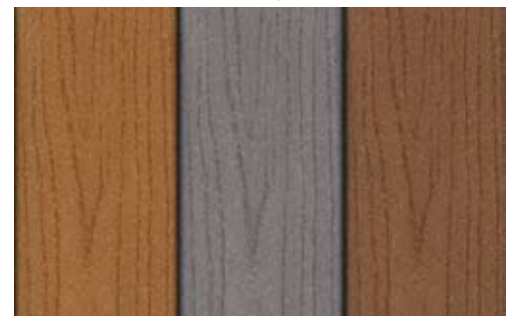

Jatoba Mahogany Cypress

Premium Grain Decking

- Low maintenance
- Never needs staining or painting
- Choose from two distinctive grain patterns
- Available in four, rich colors
- Resistant to termites, splinters and decay
- Durable—backed by a 20-year limited warranty
- Grooved decking available in 12, 16 & 20 foot lengths
- Square Edge decking available in 20 foot lengths

Alternate Grain Pattern—

Driftwood Western Redwood Sandalwood Tuscan Walnut

Professional Decking

- Low maintenance
- Never needs staining or painting
- Reversible boards save on cuts and reduce waste
- Available in three, rich colors with the natural look of wood graining
- Resistant to termites, splinters and decay
- Durable—backed by a 20-year limited warranty
- Fiberon 2x6 Docking Board, available in 1.5 inch thickness and spans 24 inches on center
- Grooved decking available in 12, 16 & 20 foot lengths
- Square Edge decking available in 20 foot lengths

Cedar Gray Brown

*Actual production products may vary slightly from sample materials due to minor color variances.

*Phantom™ Hidden Deck Fastener— for Easy Installation. The only hidden fastener warranted for use with Fiberon grooved decking.